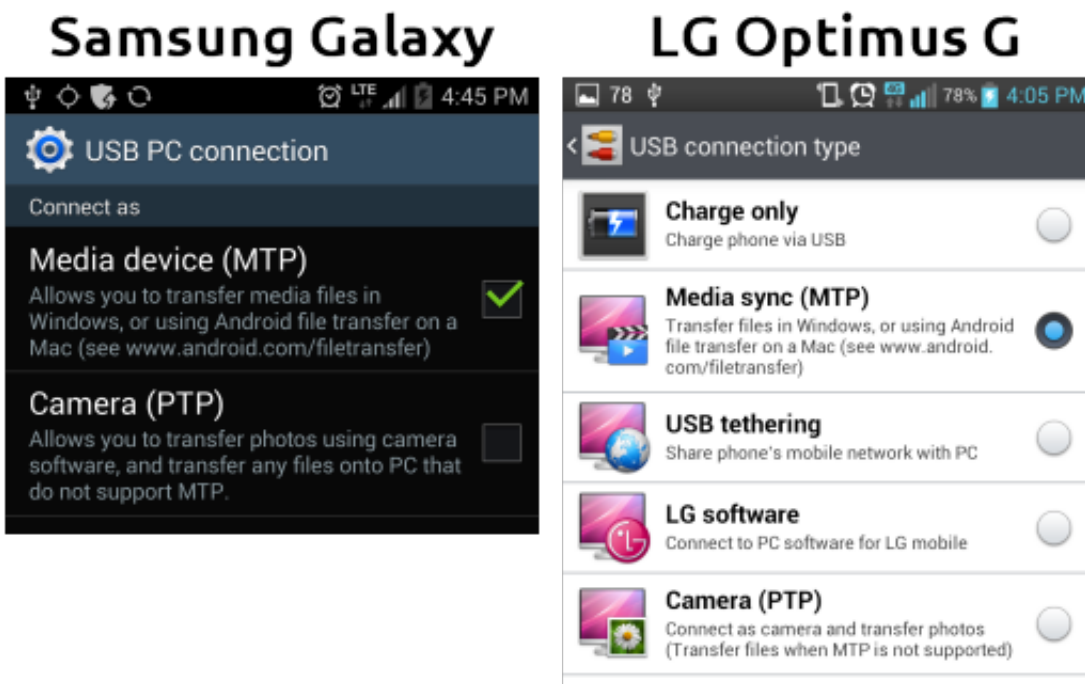

There are usually two USB modes used for connecting to MP3 players to computers:.. Mass Storage Class (MSC) Mass media Transfer Process (MTP) Windows systems support both MSC and MTP setting.

1. [support](#)
2. [support synonym](#)
3. [support apple](#)

Mac systems only support MSC mode MTP mode is definitely the favored method for connecting to Windows systems because it supports more features for transferring content material to players.

support

support, support synonym, support meaning, supporter, support a creator, support apple, support vector machine, supportive, support bubble, support vector regression, support meaning in hindi, support your local sheriff, support definition, support a creator code [December 31st, 1969](#)

[Bcm2045 Driver Windows Xp Download](#)

[Buffalo Hs-dh1000gl](#)

[Free Driver Download (official For Mac)](#)

support synonym

[Download Blank Site Template Name Sharepoint 2010 free](#)
[Fight Night For Ppspp Iso](#)

support apple